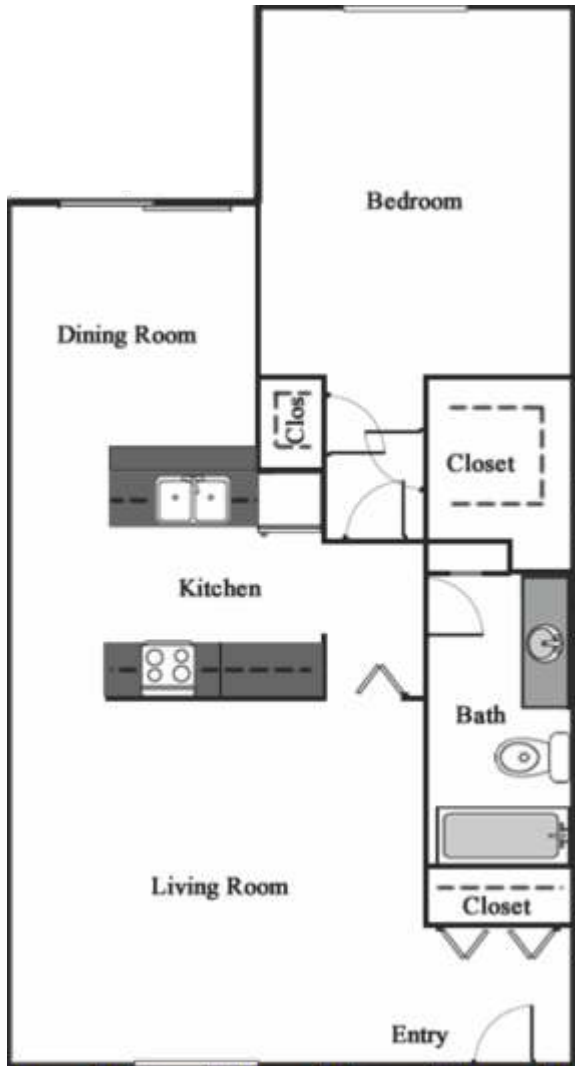

(972) 387-4565

5351 Peterson Lane
Dallas, Texas 75240

CAROLINA CHASE

Carolina Chase offers features and amenities you're going to love!

(972) 387-4565

www.carolinachaseapts.com

1 Bedroom / 1 Bath
714 Sq. Ft. *

Rent _____
Deposit _____

2 Bedroom / 2 Bath
950 Sq. Ft. *

Rent _____
Deposit _____

3 Bedroom / 2 Bath
1,180 Sq. Ft. *

Rent _____
Deposit _____

CAROLINA CHASE